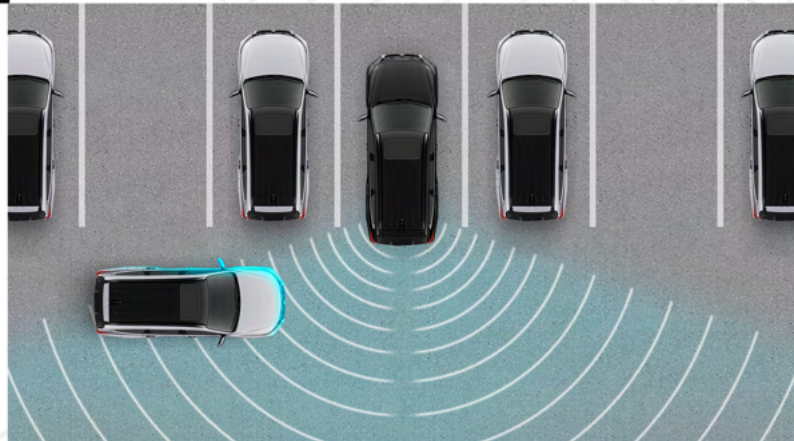

For Black Series 4WD

Forward Collision Mitigation (FCM)*
Detects and mitigates potential collision by alerting the driver and applying brake force as needed.

Blind Spot Warning (BSW) with Lane Change Assist (LCA)
Alerts the driver of road users approaching the vehicle's blind spot.

For Black Series 4WD

Rear Cross Traffic Alert (RCTA)
Alerts the driver of approaching vehicles when backing up onto the road.

For Black Series 4WD

Active Stability and Traction Control (ASTC)

Adjusts engine output and brake force to follow your steering intention.