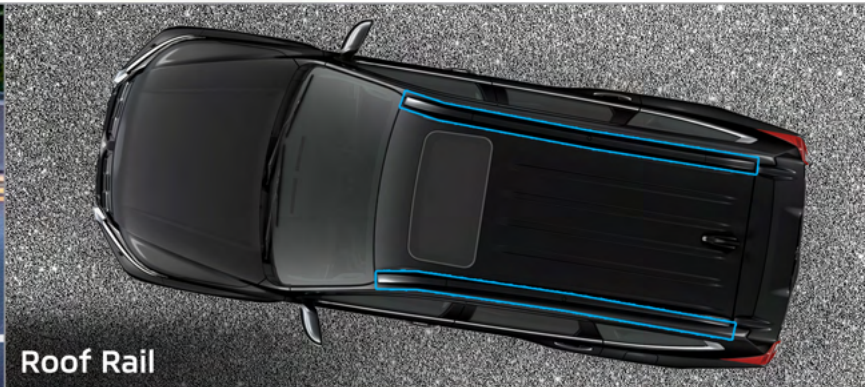

MONTERO SPORT

REMASTERED

The Mitsubishi Montero Sport takes its signature comfort and capabilities to a higher degree with updated tech and and breathtakingly sportier yet sophisticated look.

COMMANDING PRESENCE

Stand out effortlessly with the
Montero Sport's refreshed exterior.

Active Cornering Lights

Roof Rail

New 18-inch Alloy Wheels

Black - Black Series
Silver - GLS and GLX

Front Grille Illumination

For Black Series and GLS