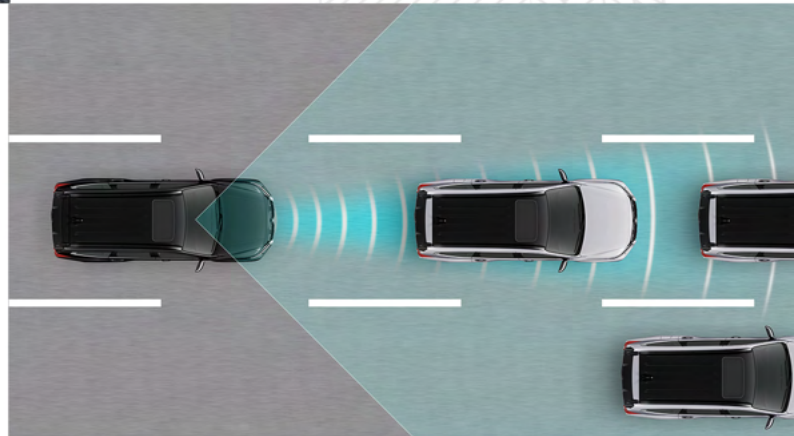

Ultrasonic Mis-acceleration Mitigation System (UMS)*

Reduces the chance and severity of hitting obstacles in pedal misapplication.

For Black Series 4WD

Forward Collision Mitigation (FCM)*
Detects and mitigates potential collision by alerting the driver and applying brake force as needed.