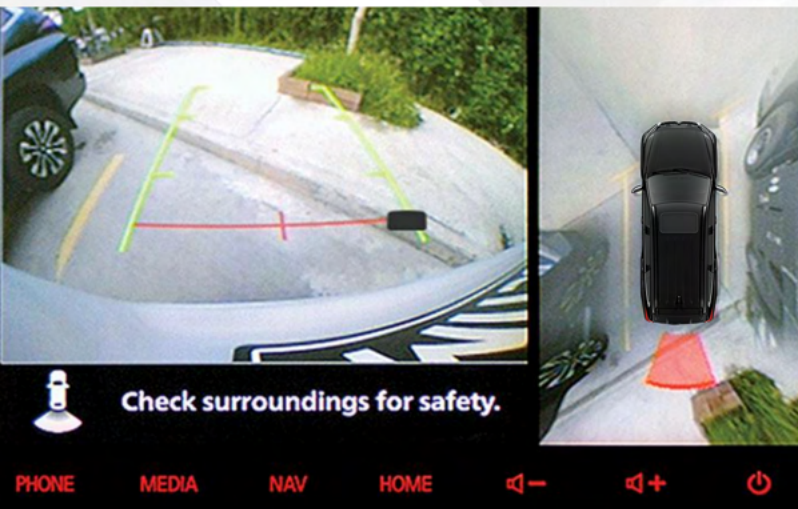

Two-tone Burgundy
Black Leather Seats
with Diamond Pattern
For Black Series

8-Way Power
Adjustable Seat
For Black Series and GLS

Ample Cargo Space

8-inch LCD
Instrument Cluster*

8-inch Smart Phone Link Display Audio (SDA)
Touchscreen with Apple CarPlay and Android Auto
Bluetooth Connectivity for GLX 2WD

Dual Zone Automatic AC System
with nanoe™ X Air Cleaning Function*

Sun Roof
For Black Series 4WD

* - For Black Series

SOPHISTICATED TECHNOLOGY

Designed with technology that improves
every aspect of your drive.

Get convenient access to your vehicle with the use of your smartphone.

Hands-free Power Tailgate*
Conveniently open the vehicle's cargo by triggering the sensors at the corners of the rear bumper with a kicking motion.

Multi-around Monitor (360° View Camera System)
Access the views from cameras on the front, rear, and sides of the vehicle to let you park smarter and safer.
Reversing Camera for GLX 2WD

Electric Parking Brake with Auto Hold
Lets you ease off the brakes when at a standstill. Automatically deactivates once you start driving.
For Black Series and GLS