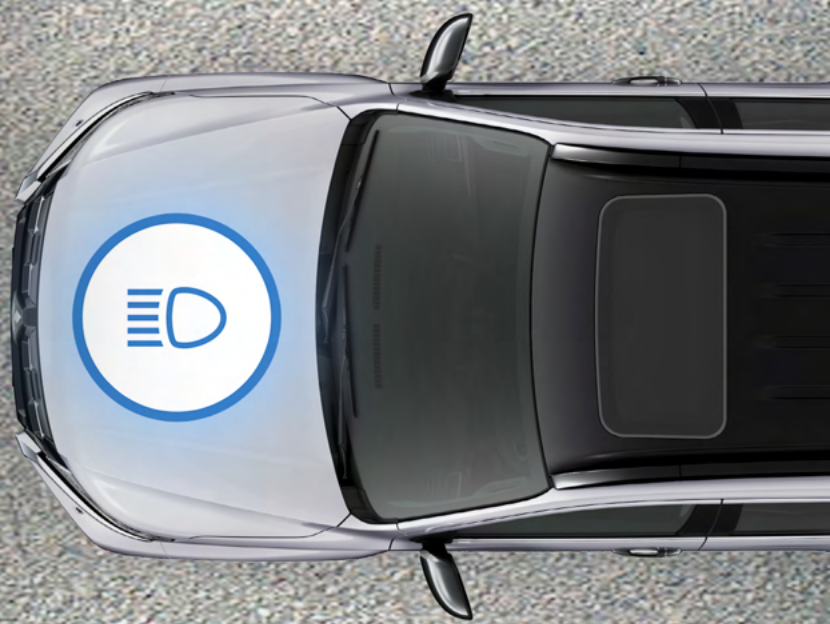

Dual Zone Automatic AC System
with nanoe™ X Air Cleaning Function*

Sun Roof
For Black Series 4WD

* - For Black Series

SOPHISTICATED TECHNOLOGY

Designed with technology that improves
every aspect of your drive.

Get convenient access to your vehicle with the use of your smartphone.

Hands-free Power Tailgate*
Conveniently open the vehicle's cargo by triggering the sensors at the corners of the rear bumper with a kicking motion.

Multi-around Monitor (360° View Camera System)
Access the views from cameras on the front, rear, and sides of the vehicle to let you park smarter and safer.
Reversing Camera for GLX 2WD

Electric Parking Brake with Auto Hold
Lets you ease off the brakes when at a standstill. Automatically deactivates once you start driving.
For Black Series and GLS