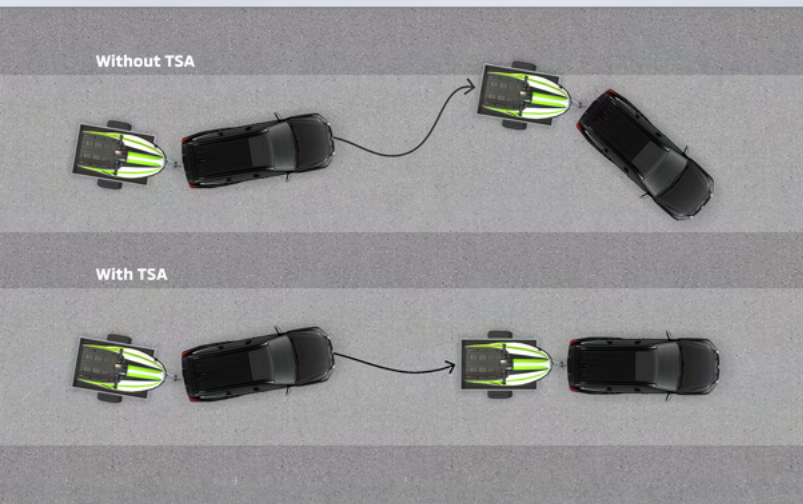

For Black Series 4WD

Forward Collision Mitigation (FCM)*
Detects and mitigates potential collision by alerting the driver and applying brake force as needed.

Blind Spot Warning (BSW) with Lane Change Assist (LCA)
Alerts the driver of road users approaching the vehicle's blind spot.

For Black Series 4WD

Rear Cross Traffic Alert (RCTA)
Alerts the driver of approaching vehicles when backing up onto the road.

For Black Series 4WD

Active Stability and Traction Control (ASTC)

Adjusts engine output and brake force to follow your steering intention.