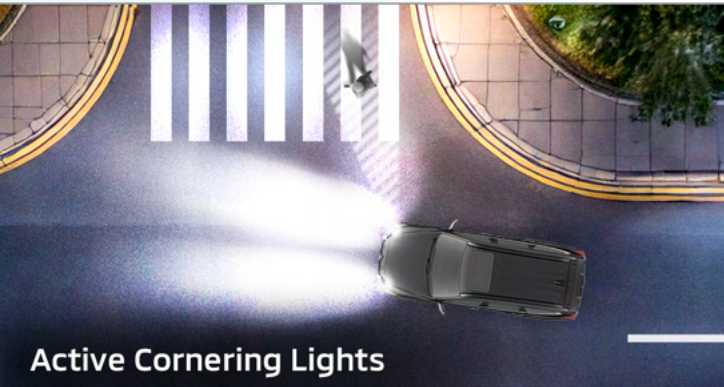

Stand out effortlessly with the
Montero Sport's refreshed exterior.

Active Cornering Lights

Roof Rail

New 18-inch Alloy Wheels

Black - Black Series
Silver - GLS and GLX

Front Grille Illumination

For Black Series and GLS